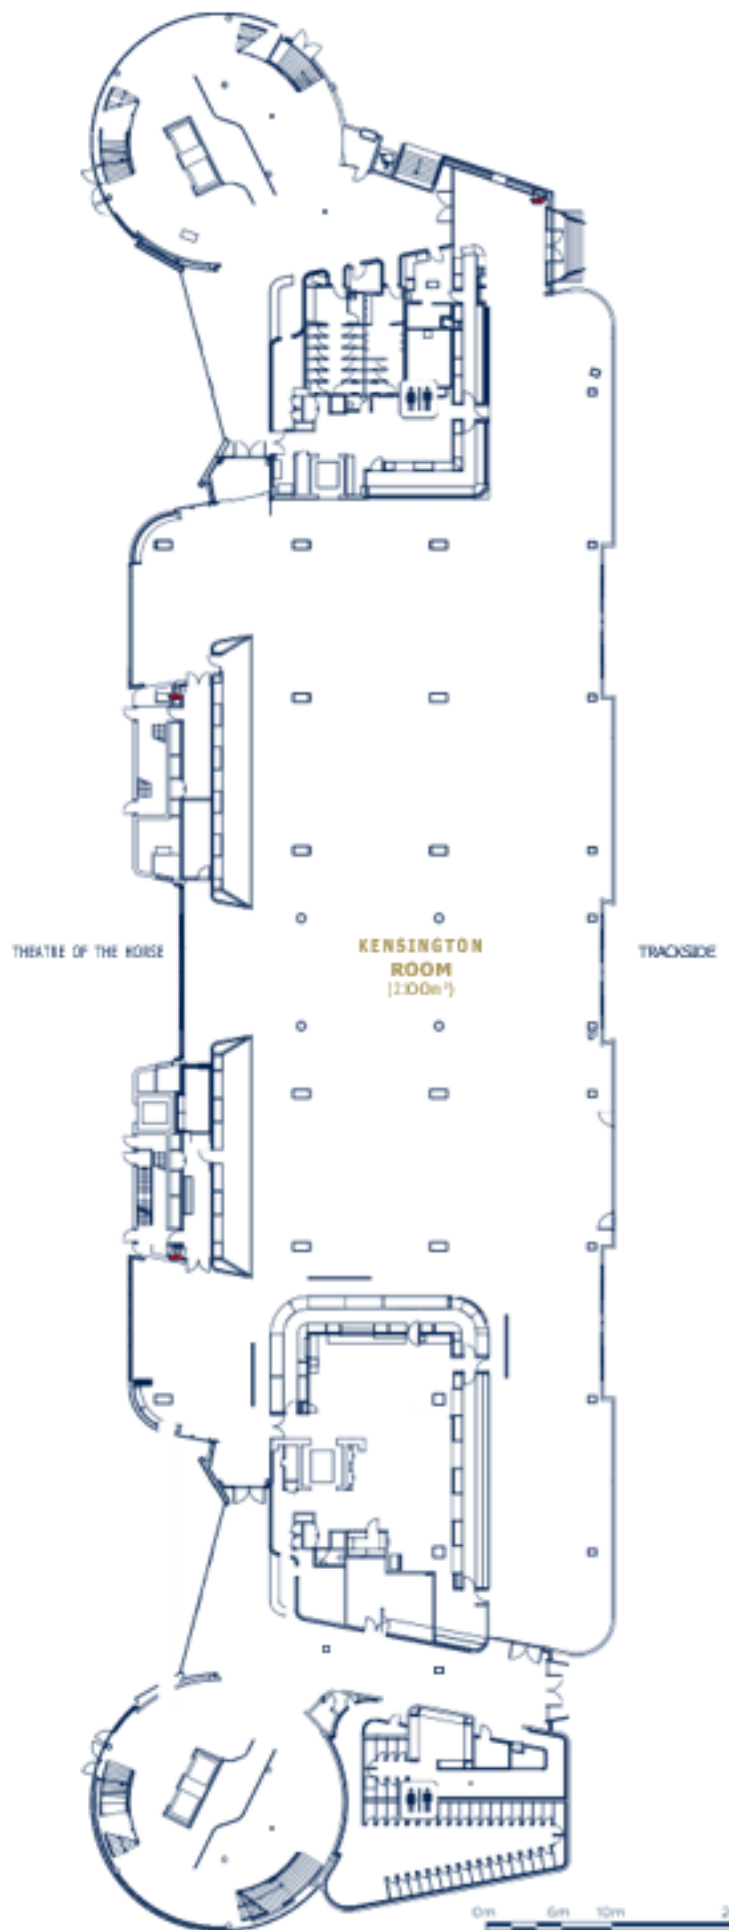

ROYAL RANDWICK

KENSINGTON ROOM

**A unique and flexible space offering
seamless indoor and outdoor connectivity
with views over the stunning Royal
Randwick racetrack**

Expansive and filled with natural light, the self-contained Kensington Room has the space to cover everything from tradeshows and exhibitions, examinations, cocktail parties and product launches.

The truly flexible footprint offers large indoor and undercover outdoor break-out areas and state-of-the-art audio-visual equipment.

VENUE FEATURES

- 2100m2 worth of expansive floor space
- Large indoor and undercover outdoor break-out areas
- Two large format screens (18mx3m and 16mx3m)
- Professional house sound system
- Bars and catering outlets
- Free high-speed WiFi
- Floor box and pillar power outlets
- Standard and three phase power access
- Zoned and dimmable lighting
- Direct loading access for cars and large vehicles
- Double action self-opening door
- Award-winning catering serviced from two commercial kitchens
- Air conditioning
- Limited complimentary parking
- Onsite security

SUITABLE FOR

Exhibitions, tradeshows, family days, cocktail parties, product launches.

Gross Area: More than 2100m2 indoors
Ceiling Height: 7.5m

To find out more please contact our
Meetings & Events Team
P | 1300 729 668
E | meetingsandevents@australianurfclub.com.au

ROYAL RANDWICK

VENUE CAPACITY

THEATRE	1700
CLASSROOM	384
COCKTAIL	2500
BANQUET	620
CABARET	480
EXAM	670
EXHIBITION	100